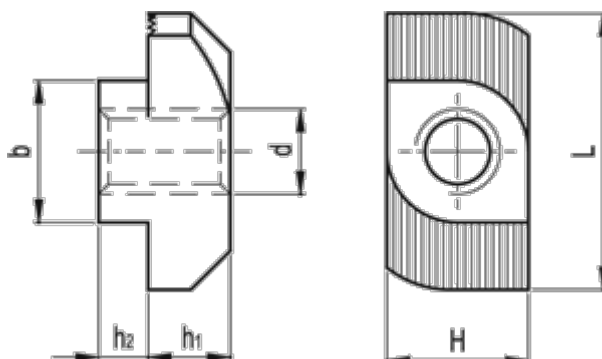

Data Sheet

Article number: 20651384B

Description: E+G Dowels for T-slots
GN 505-8-M4-OB

Measures

$b -0.1 -0.5 = 8$

$d = M4$

$H -0.1 -0.5 = 8$

$h1 -0.4 = 5.0$

$h2 = 1.6 -0.4$

$L +/-0.5 = 16$

Weight (g) = 7